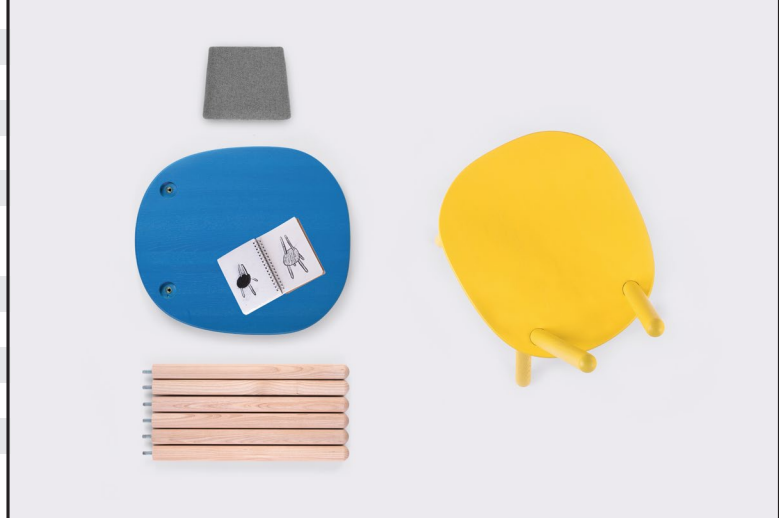

PRODUCT NAME Naive		DESIGNER etc.etc.	BRAND EMKO
FRONT SIDE 			DIMENSIONS & WEIGHTS General Dimensions : 492 x 389 x H823mm, 5 kg 1 package: 515 x 425 x H115mm, 6 kg

COLOR	CODE	FINISH	BACKREST	COLOR	CODE	FINISH	BACKREST
 Natural ash	NASH	Oiled	60021 Anthracite	 White	NWHITE	Painted	60004 Gray
 Black	NBLACK	Painted	60021 Anthracite	 Blue	NBLUE	Painted	65011 Blue
 Grey	NGREY	Painted	60004 Gray	 Yellow	NYELLOW	Painted	62057 Yellow

PRODUCT DETAILS	
Assembly	Partial assembly required
Instructions Included	Yes
Wood	Solid ash
Finish - For exact information please take a look according the model	
Paint	Polyurethane
Textile Backrest - Gabriel Step Melange 100% Trevira CS, Inside HR5050 foam	
Abrasion resistance Rubs Martindale (EN ISO 12947-2): 100,000	
Textile Maintenance	Dry cleaning
Felt pads	8 pcs.
Package	1 pcs.
Guarantee	24 months