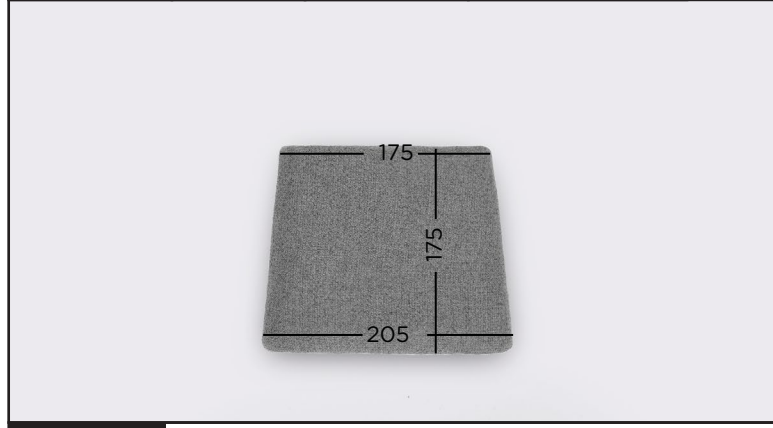

PRODUCT NAME Naive		DESIGNER etc.etc.	BRAND EMKO
FRONT SIDE 			DIMENSIONS & WEIGHTS General Dimensions : 492 x 389 x H823mm, 5 kg 1 package: 515 x 425 x H115mm, 6 kg

COLOR	CODE	FINISH	BACKREST	COLOR	CODE	FINISH	BACKREST
 Natural ash	NASH	Oiled	60021 Anthracite	 White	NWHITE	Painted	60004 Gray
 Black	NBLACK	Painted	60021 Anthracite	 Blue	NBLUE	Painted	65011 Blue
 Grey	NGREY	Painted	60004 Gray	 Yellow	NYELLOW	Painted	62057 Yellow

PRODUCT DETAILS	
Assembly	Partial assembly required
Instructions Included	Yes
Wood	Solid ash
Finish - For exact information please take a look according the model	
Paint	Polyurethane
Textile Backrest - Gabriel Step Melange 100% Trevira CS, Inside HR5050 foam	
Abrasion resistance Rubs Martindale (EN ISO 12947-2): 100,000	
Textile Maintenance	Dry cleaning
Felt pads	8 pcs.
Package	1 pcs.
Guarantee	24 months